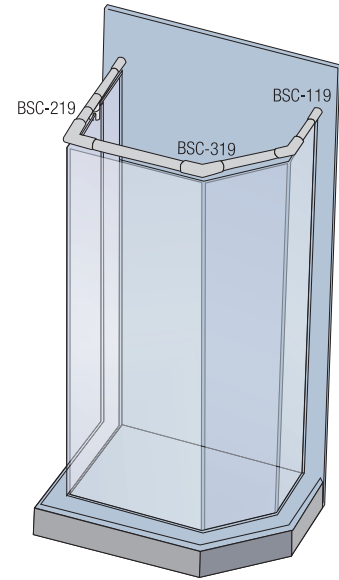

# SHOWER FITTINGS

## Wall to Tube Connector - 19mm

Code Nos.	Finish
BSC - 119 BS	BS
BSC - 119 PS	PS

## Tube to Glass Connector - 19mm

Code Nos.	Finish
BSC - 219 BS	BS
BSC - 219 PS	PS

Material Specifications: Stainless Steel.

## Shower Rod Ø 32 x 24

Code No.	Finish
BSR-1	BS