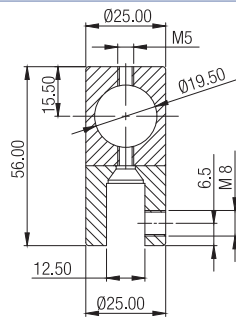

## Wall to Tube Connector - 19mm

Code Nos.	Finish
BSC - 119 BS	BS
BSC - 119 PS	PS

## Tube to Glass Connector - 19mm

Code Nos.	Finish
BSC - 219 BS	BS
BSC - 219 PS	PS

Material Specifications: Stainless Steel.

## Shower Rod Ø 32 x 24

Code No.	Finish
BSR-1	BS

## Door Handle - Dia 19mm x 150mm x 450mm

	  <p>Glass Cut-out Diagram</p>	Code Nos.	Finish
		BDH - 1 BS	BS
		BDH - 1 PS	PS