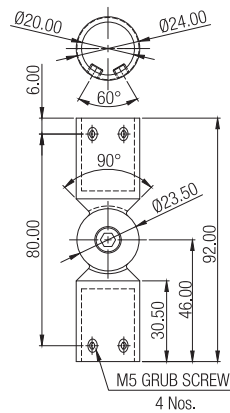

## Tube to Glass Connector - 19mm

Code Nos.	Finish
BSC - 219 BS	BS
BSC - 219 PS	PS

Material Specifications: Stainless Steel.

## Tube to Tube Connector - 19mm

Code Nos.	Finish
BSC - 319 BS	BS
BSC - 319 PS	PS

## Shower Rod Ø 32 x 24

Code No.	Finish
BSR-1	BS

## Door Handle - Dia 19mm x 150mm x 450mm

	  <p>Glass Cut-out Diagram</p>	Code Nos.	Finish
		BDH - 1 BS	BS
		BDH - 1 PS	PS