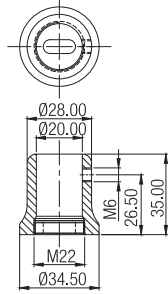

## Wall to Tube Connector - 19mm

Code Nos.	Finish
BSC - 119 BS	BS
BSC - 119 PS	PS

## Tube to Glass Connector - 19mm

Code Nos.	Finish
BSC - 219 BS	BS
BSC - 219 PS	PS

Material Specifications: Stainless Steel.

## Shower Rod Ø 32 x 24

Code No.	Finish
BSR-1	BS

## Door Handle - Dia 19mm x 150mm x 450mm

	  <p>Glass Cut-out Diagram</p>	Code Nos.	Finish
		BDH - 1 BS	BS
		BDH - 1 PS	PS