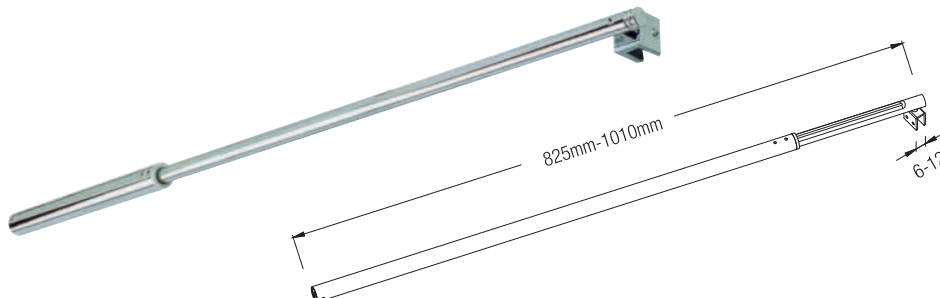

## Wall to Tube Connector - 19mm

Code Nos.	Finish
BSC - 119 BS	BS
BSC - 119 PS	PS

## Tube to Glass Connector - 19mm

Code Nos.	Finish
BSC - 219 BS	BS
BSC - 219 PS	PS

Material Specifications: Stainless Steel.

## Tube to Tube Connector - 19mm

Code Nos.	Finish
BSC - 319 BS	BS
BSC - 319 PS	PS

## Shower Rod Ø 32 x 24

Code No.	Finish
BSR-1	BS