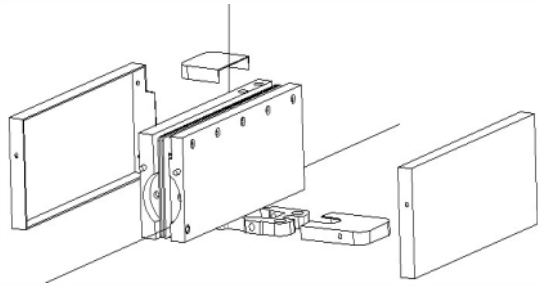

AUTO CLOSING PATCH - 100 (WITH TOP PATCH + TOP PIVOT + MOUNTING KIT)