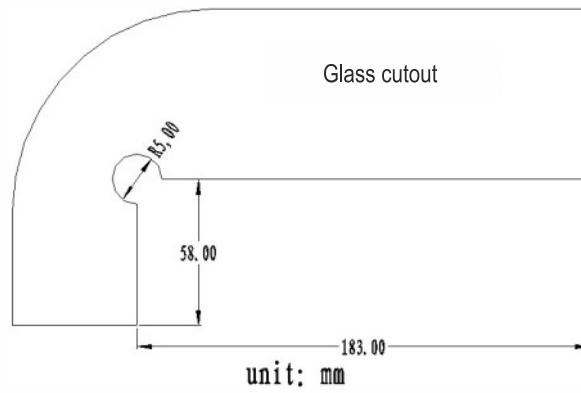

Top Patch

AUTO CLOSING PATCH - 100 (WITH TOP PATCH + TOP PIVOT + MOUNTING KIT)