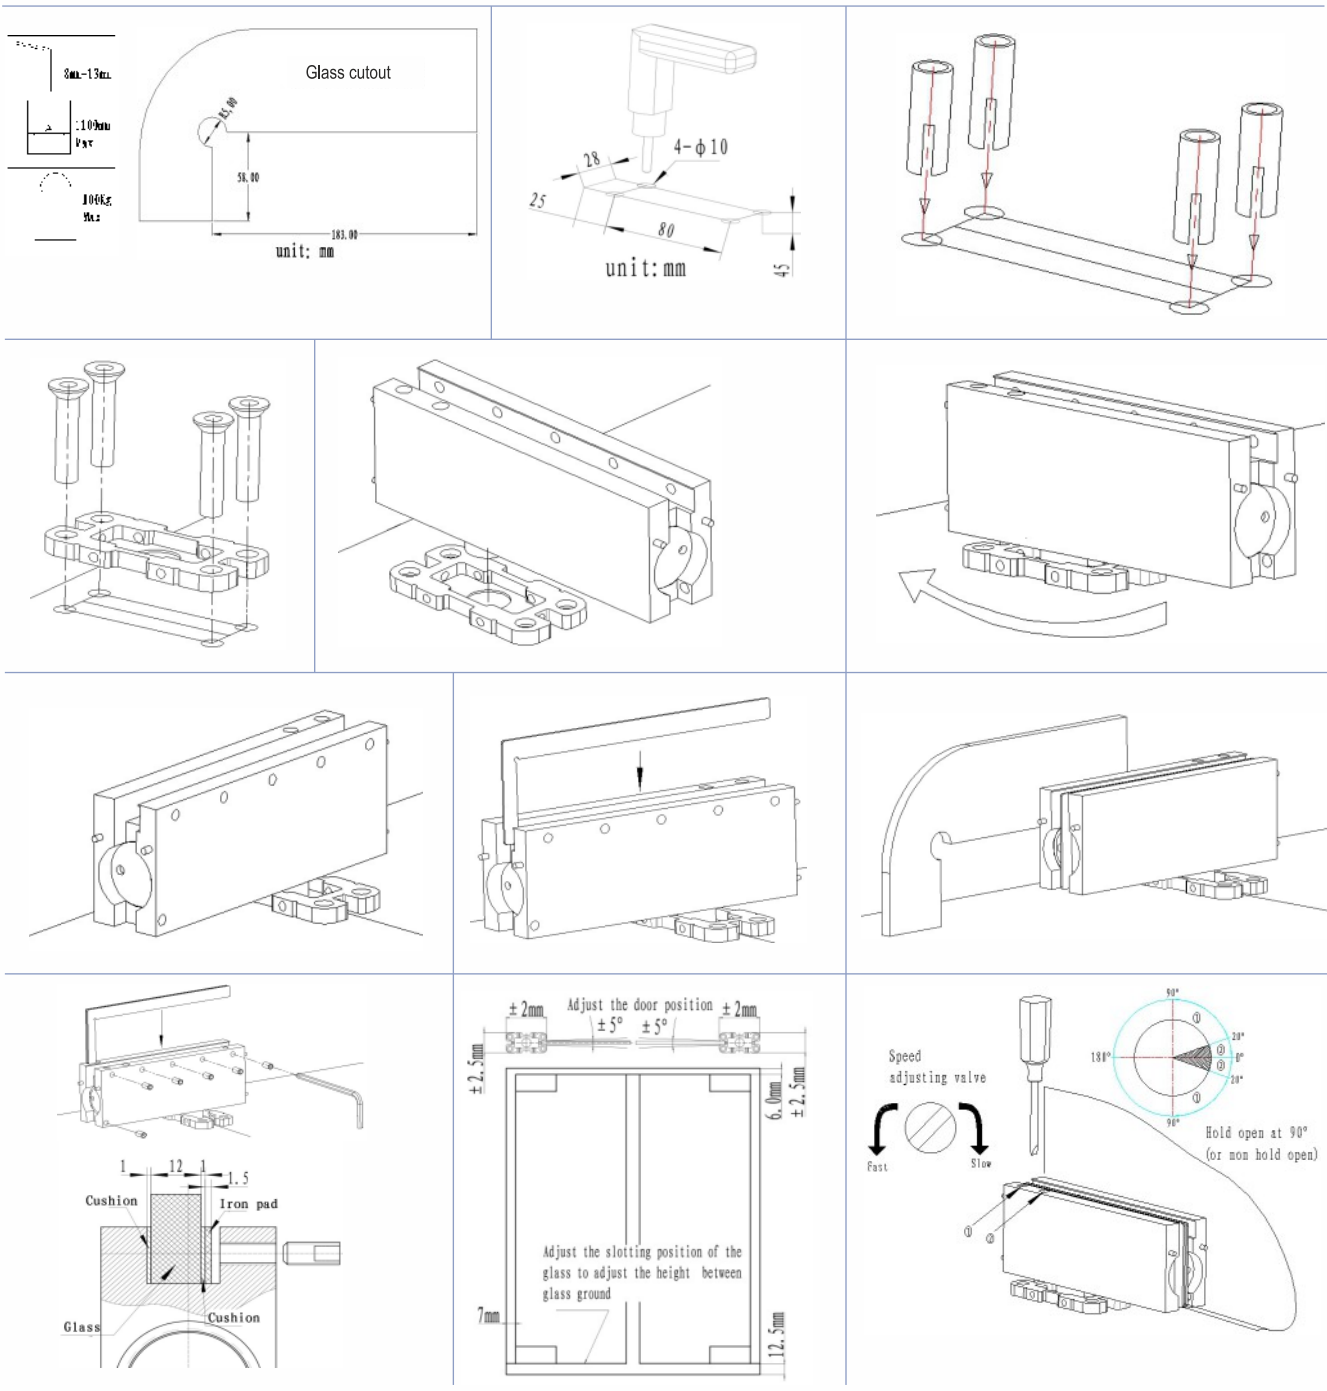

# AUTO CLOSING PATCH - 100 (WITH TOP PATCH + TOP PIVOT + MOUNTING KIT)

## Special Features

- Available in a set with top patch, top pivot & mounting kit.
- Hold open angle 90°.
- Suitable for 8 to 13 mm glass.
- Max Door Weight - 100 Kgs.
- Max Door Width - 1100mm.

## Specifications

| Item Code | Finish |
|-----------|--------|
| DACPI-100 | BS     |

# AUTO CLOSING PATCH - 100 (WITH TOP PATCH + TOP PIVOT + MOUNTING KIT)

Mounting Kit

Top Patch

Top Pivot