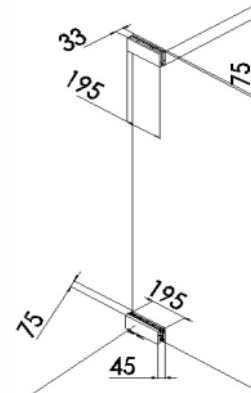

AUTO CLOSING PATCH - 100 (WITH TOP PATCH + TOP PIVOT + MOUNTING KIT)