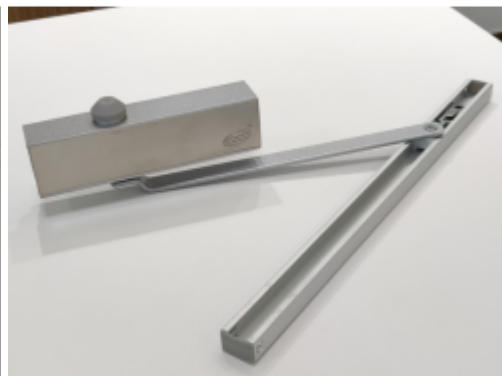

Model: DC-201-C

[Door Closer - DC 201C](#)

Latching and closing speed adjust the valve. Right hand and left hand opening door. Door width 800 - 1050mm. Door weight 85 kgs. Door opening angle of 180° max. 5,00,000 cycles tested...

\$0.00

Model: Door Closer 101 - Basic

Door Closer 101 - Basic

Door width (mm) 500 - 800mm. Door weight (kg) upto 25 - 45 kg. Adjustable section of closing speed 120° - 15°. Adjustable section of latching speed 15° - 0°. The door closer is suitable for installing in various doors, such as a wooden door, metal door, glass door, etc. The installation mo..

\$0.00

Model: Door Closer - Pelmet Arm (DCP - 80)

Door Closer - Pelmet Arm

Load adjustment from 30kgs to 80kgs. Door width from 500mm to 1000mm. Max.opening angle - 130°. Hold open facility. Latching and closing speed adjust valve. 3,00,000 cycles tested. Compatible with left and right door...