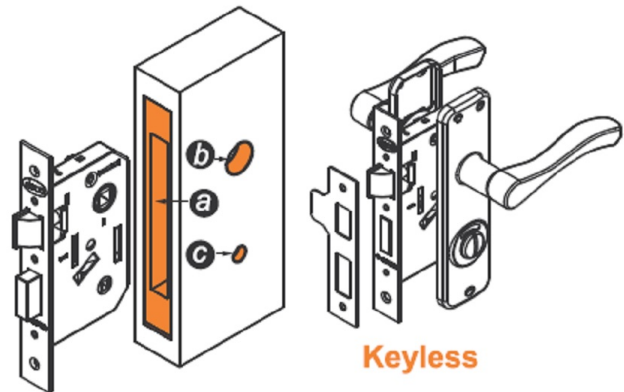

[Home](#) » [Mortise Door Lock Set2 - Eco \(Keyless, SS Plate\) MDLS2-EL/R](#)

Mortise Door Lock Set2 - Eco (Keyless, SS Plate) MDLS2-EL/R

- Mortise Door Lock is now available with new handle design
- Suitable for Swing door of wood & metal
- Easy reversible latch to accommodate inward & outward opening
- Keyless version
- Available in Left & Right version
- Steel Handle case
- Stainless steel cover

Specifications

Item	Code	Finish
Mortise Door Lock Set2 - Eco (Keyless, SS Plate) Left/Right	MDLS2-EL	SS-NP
	MDLS2-ER	SS-NP
Mortise Door Lock Set2 - Eco (One Side Key, SS Plate) Left/Right	MDLS2-EKL	-
	MDLS2-EKR	-

Fitting Instructions

FIXING DETAILS

1. Drill holes on door for lock case
(a), handle shaft (b) and thumbturn (c). Fix the lock case and handle shaft.
2. Adjust and fix handles with the shaft.
3. Fix strike plate on door frame.

DRILL HOLE

All measurements: mm

EASY REVERSIBLE LATCH