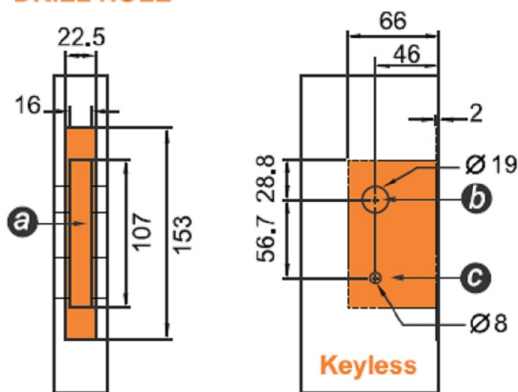

[Home](#) » [Mortise Door Lock Set2 - Eco \(Keyless, SS Plate\) MDLS2-EL/R](#)

Mortise Door Lock Set2 - Eco (Keyless, SS Plate) MDLS2-EL/R

- Mortise Door Lock is now available with new handle design
- Suitable for Swing door of wood & metal
- Easy reversible latch to accommodate inward & outward opening
- Keyless version
- Available in Left & Right version
- Steel Handle case
- Stainless steel cover

Specifications

Item	Code	Finish
Mortise Door Lock Set2 - Eco (Keyless, SS Plate) Left/Right	MDLS2-EL	SS-NP
	MDLS2-ER	SS-NP
Mortise Door Lock Set2 - Eco (One Side Key, SS Plate) Left/Right	MDLS2-EKL	-
	MDLS2-EKR	-

DRILL HOLE

All measurements: mm

EASY REVERSIBLE LATCH